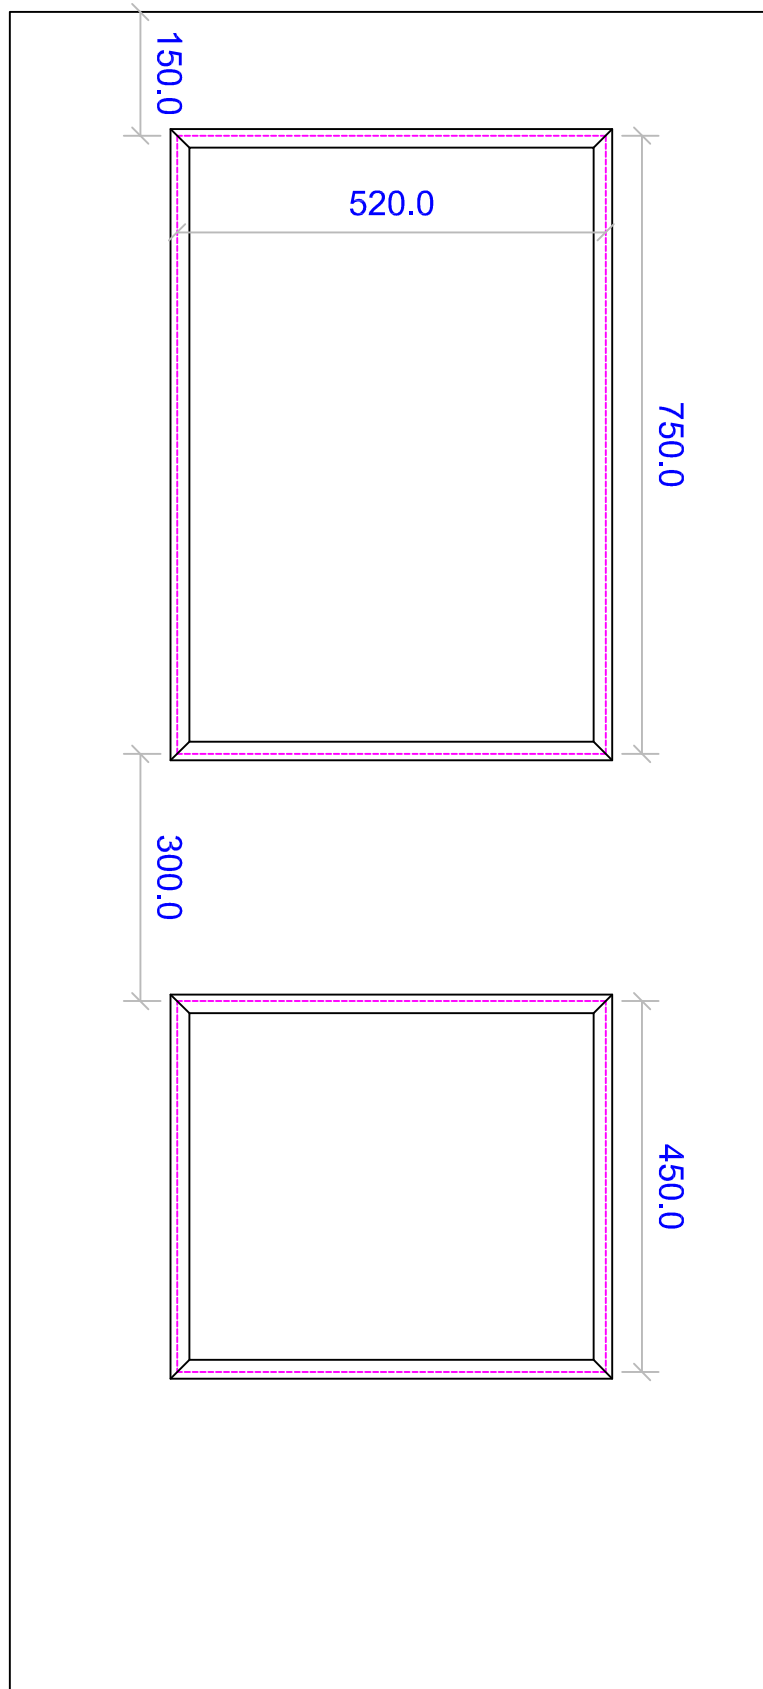

Note - All Dimensions Relate to the Aperture Cut Out Size Only!

## Hanson and Beards Glazed Vision Panel Details HB-VP-H Standard Position

HANSON & BEARDS LTD

This drawing, and its contents, are the property of Hanson & Beards Ltd. You are prohibited from any copying or distribution without prior written permission. DO NOT SCALE FROM THIS DRAWING.

All dimensions in millimetres  
unless otherwise stated

Drawing Number  
DWG027

Date Drawn  
24/01/13

Rev no  
0