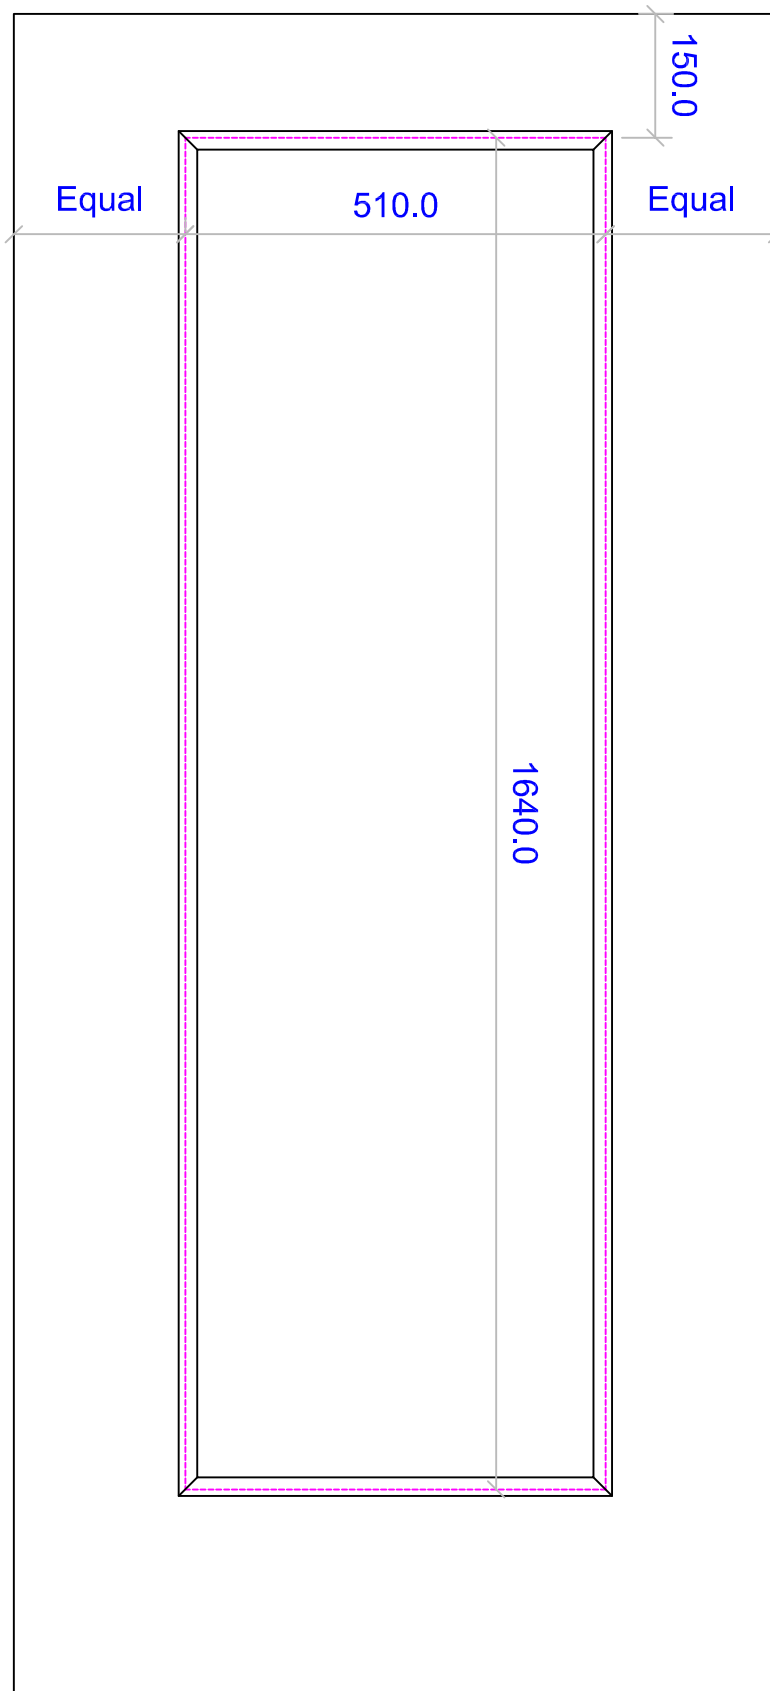

Note - All Dimensions Relate to the Aperture Cut Out Size Only!

## Hanson and Beards Glazed Vision Panel Details HB-VP-G Standard Position

HANSON & BEARDS LTD

This drawing, and its contents, are the property of Hanson & Beards Ltd. You are prohibited from any copying or distribution without prior written permission. DO NOT SCALE FROM THIS DRAWING.

All dimensions in millimetres  
unless otherwise stated

Drawing Number  
DWG026

Date Drawn  
24/01/13

Rev no  
0