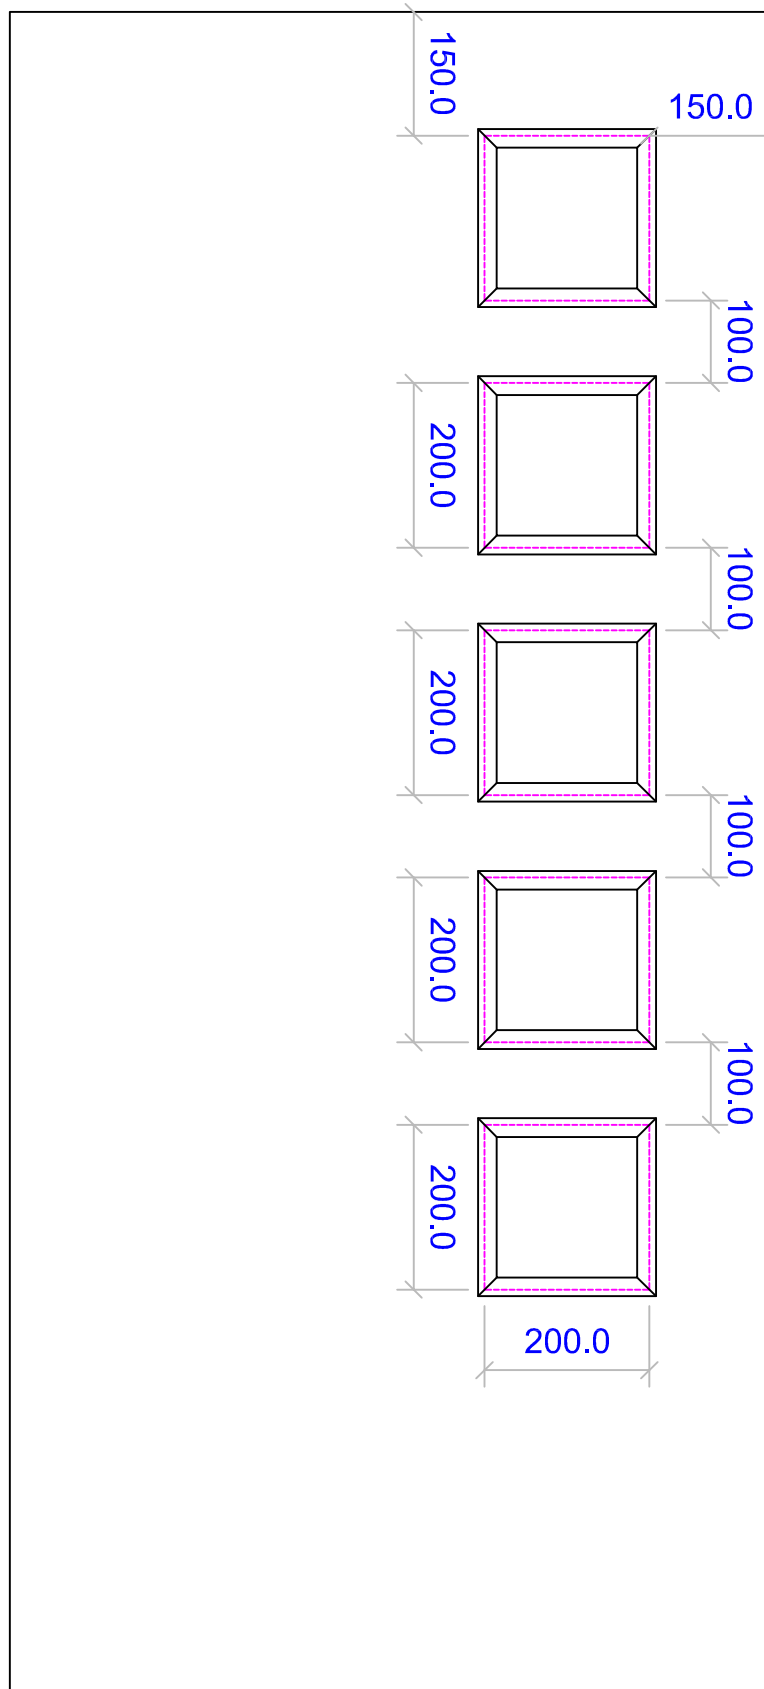

Note - All Dimensions Relate to the Aperture Cut Out Size Only!

Hanson and Beards Glazed Vision Panel Details HB-VP-F Standard Position

HANSON & BEARDS LTD

This drawing, and its contents, are the property of Hanson & Beards Ltd. You are prohibited from any copying or distribution without prior written permission. DO NOT SCALE FROM THIS DRAWING.

Tel : 01422 306830
Fax : 014220 306831

www.hansonandbeards.co.uk
info@hansonandbeards.co.uk

Title/Description
Glazed Vision Panel Detail - HB-VP-F

All dimensions in millimetres
unless otherwise stated

Drawing Number
DWG025

Date Drawn
24/01/13

Rev no
0