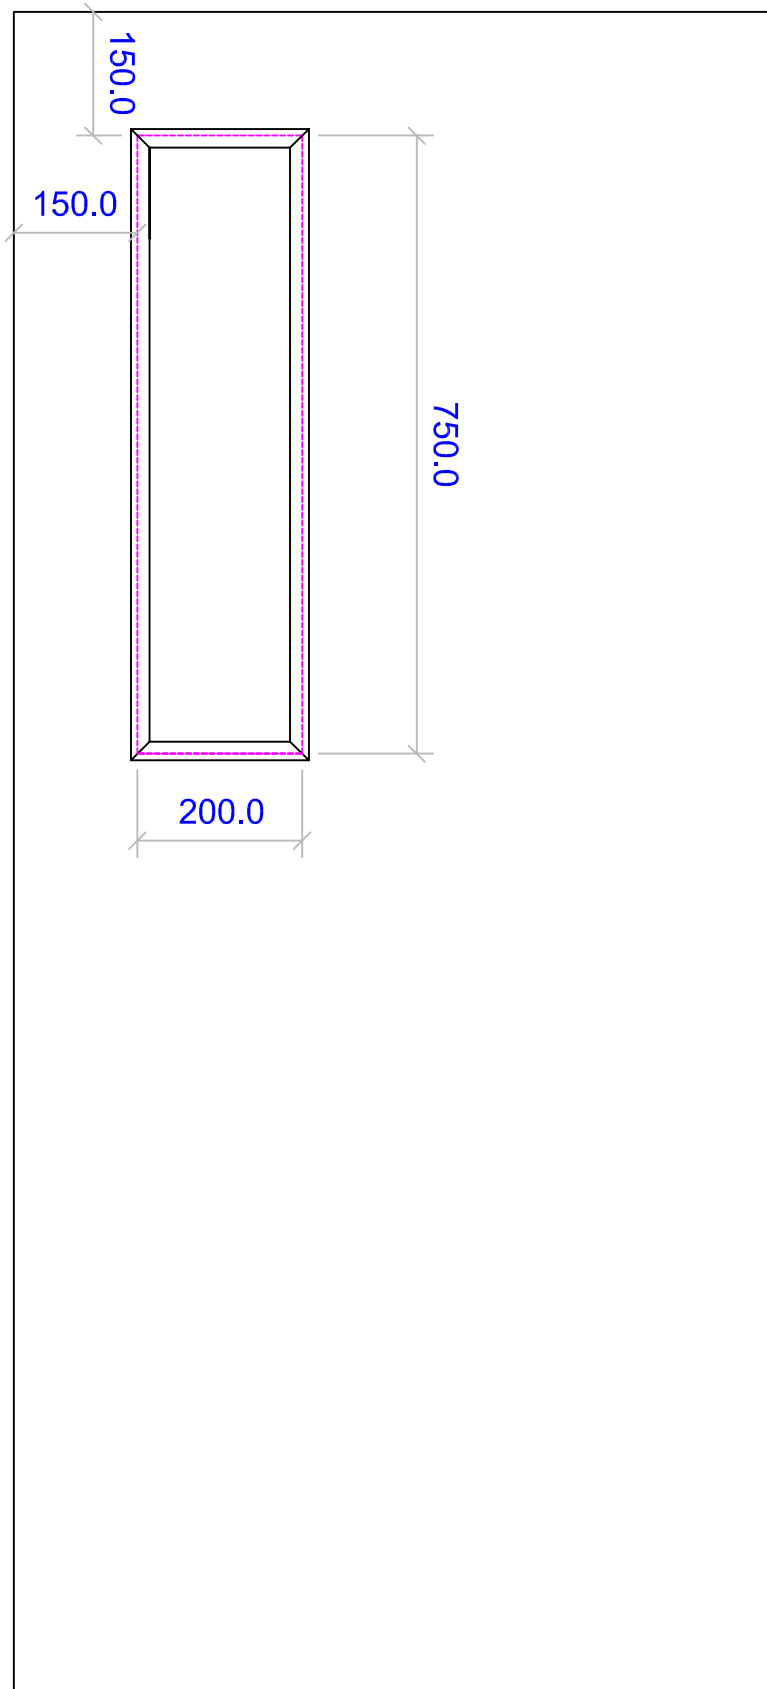

Note - All Dimensions Relate to the Aperture Cut Out Size Only!

Hanson and Beards Glazed Vision Panel Details HB-VP-C Standard Position

This drawing, and its contents, are the property of Hanson & Beards Ltd. You are prohibited from any copying or distribution without prior written permission. DO NOT SCALE FROM THIS DRAWING.

Tel : 01422 306830
Fax : 014220 306831
www.hansonandbeards.co.uk
info@hansonandbeards.co.uk

Title/Description Glazed Vision Panel Detail - HB-VP-C		Date Drawn 24/01/13		Rev no 0
All dimensions in millimetres unless otherwise stated	Drawing Number DWG022			