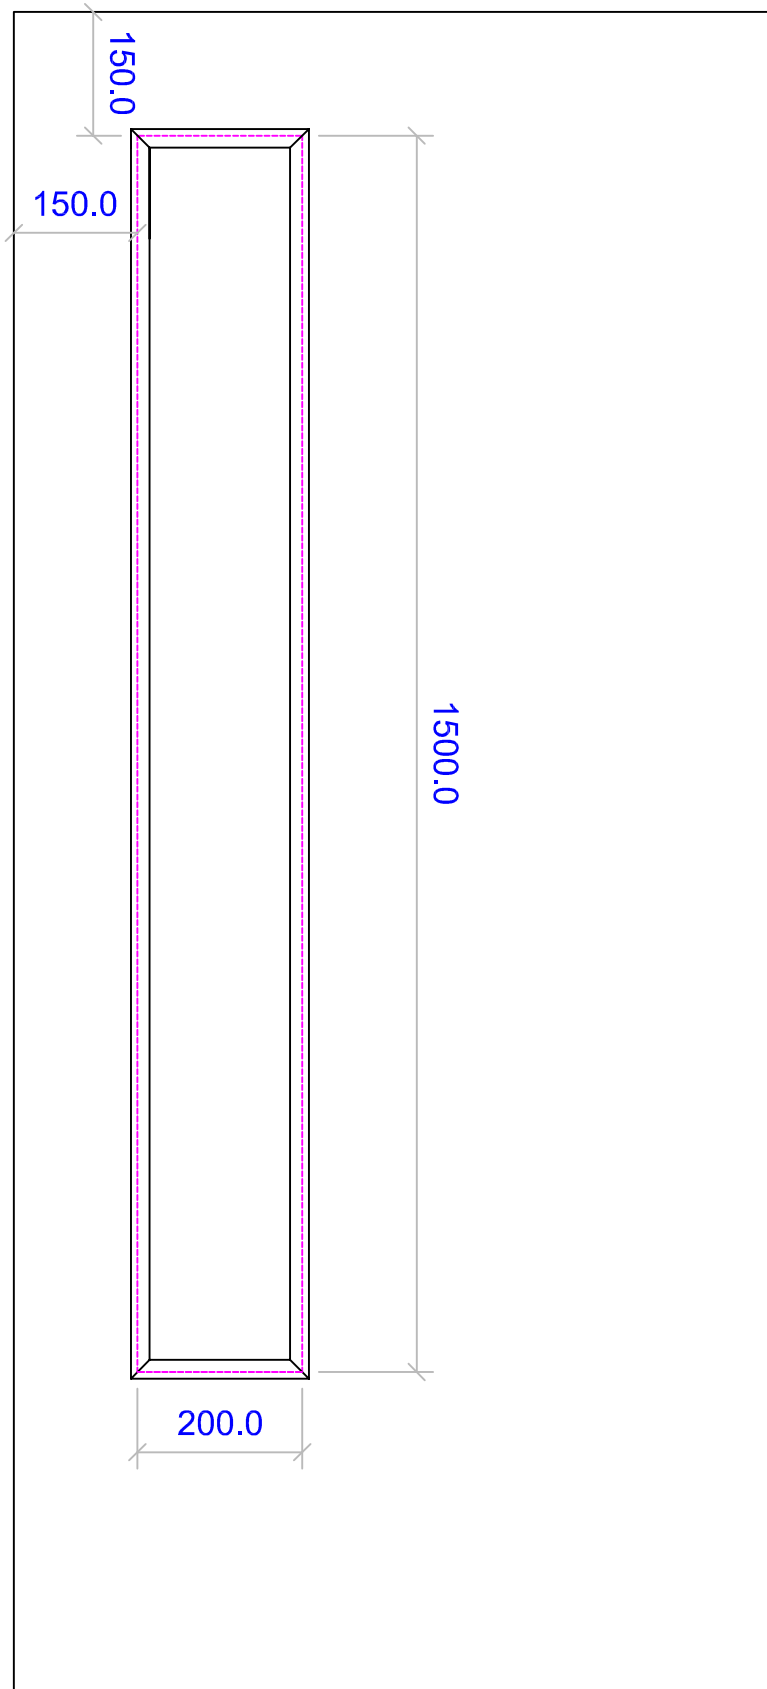

Note - All Dimensions Relate to the Aperture Cut Out Size Only!

Hanson and Beards Glazed Vision Panel Details HB-VP-B Standard Position

HANSON & BEARDS LTD

This drawing, and its contents, are the property of Hanson & Beards Ltd. You are prohibited from any copying or distribution without prior written permission. DO NOT SCALE FROM THIS DRAWING.

Tel : 01422 306830
Fax : 014220 306831

www.hansonandbeards.co.uk
info@hansonandbeards.co.uk

Title/Description
Glazed Vision Panel Detail - HB-VP-B

All dimensions in millimetres
unless otherwise stated

Drawing Number
DWG021

Date Drawn
24/01/13

Rev no
0