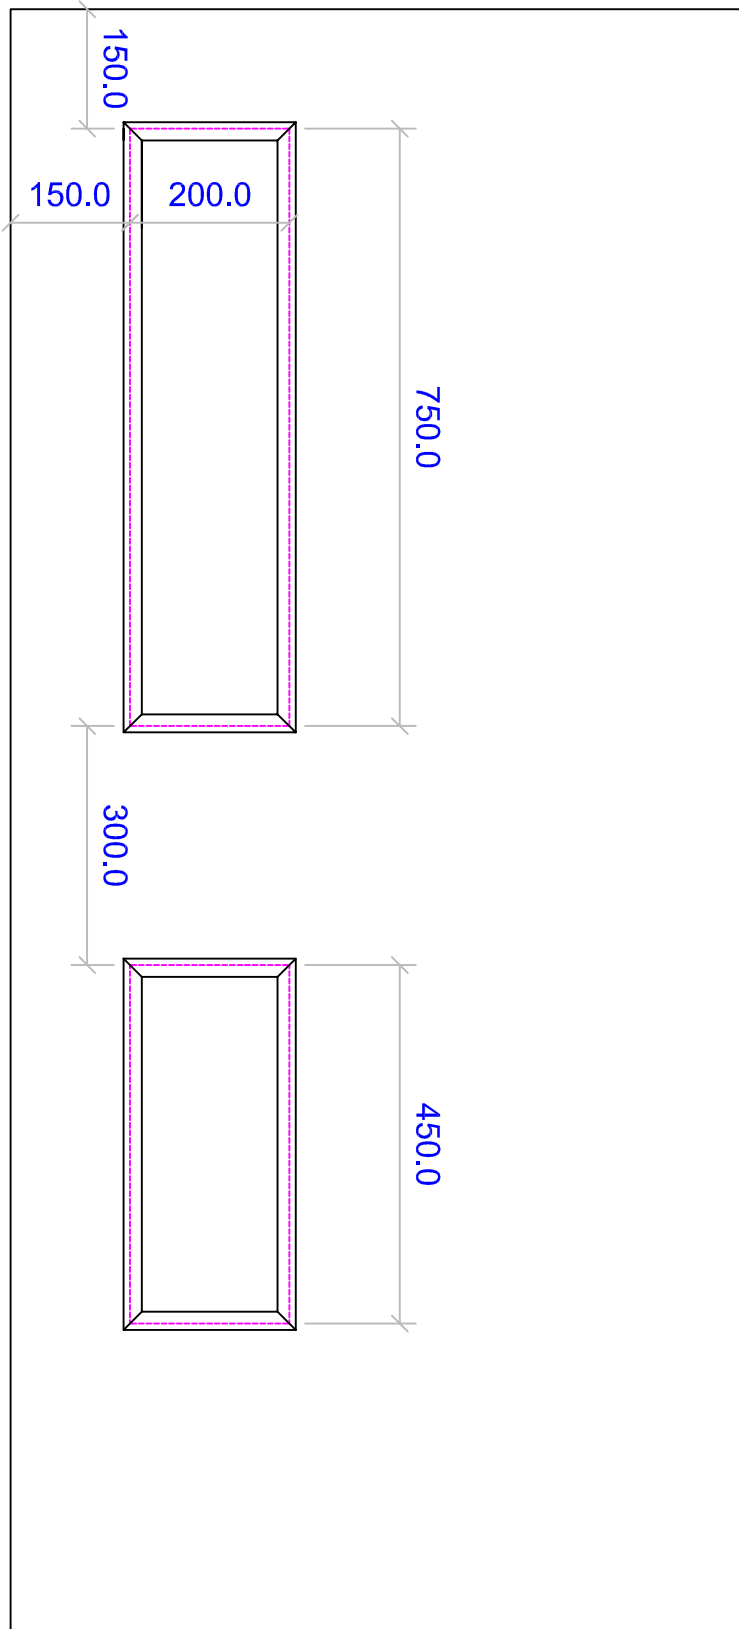

Note - All Dimensions Relate to the Aperture Cut Out Size Only!

Hanson and Beards Glazed Vision Panel Details HB-VP-A Standard Position

This drawing, and its contents, are the property of Hanson & Beards Ltd. Any proposed amendments to this drawing must have prior written permission from Hanson & Beards Ltd. DRAWING NOT TO SCALE

Tel : 01422 306830
Fax : 01422 306831
www.hansonandbeards.co.uk
info@hansonandbeards.co.uk

Title/Description
Glazed Vision Panel Detail - HB-VP-A

All dimensions in millimetres
unless otherwise stated

Drawing Number
DWG020

Date Drawn
24/01/13

Rev no
0