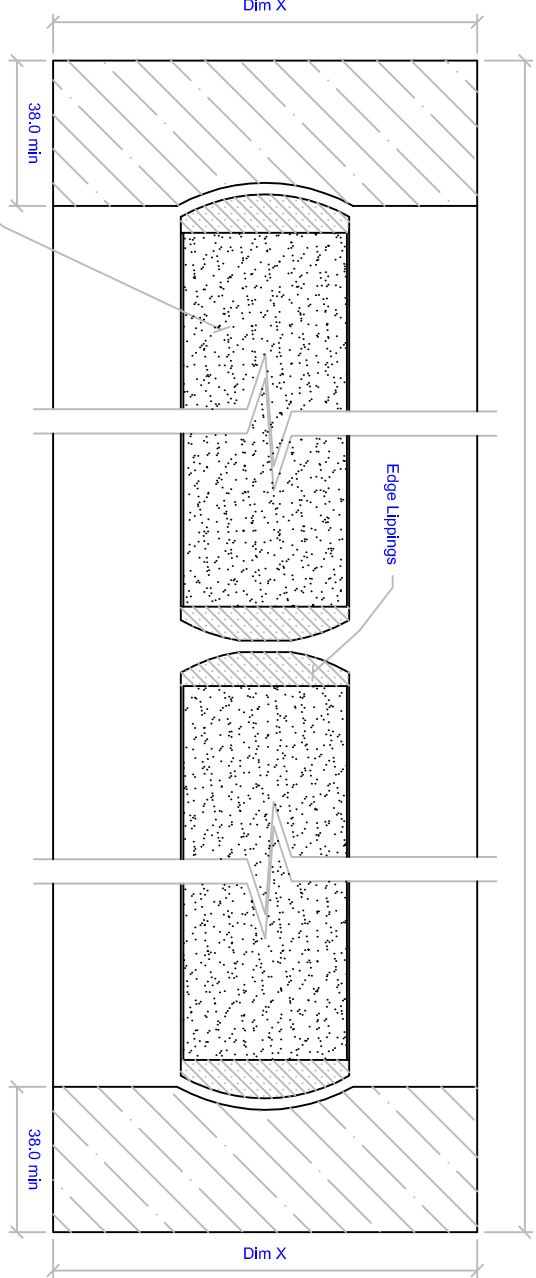

**NOTE** Dim X :- Variable Customer Specified Dimension

Dim X

**NOTE** Dim X :- Variable Customer Specified Dimension

**INT - DA01 Hanson & Beards 44mm Double Action Pivot Door with Frame Vertical Through Sectional Drawing Detail**

**INT - DA01 Hanson & Beards 44mm Double Action Pivot Door with Frame Horizontal Through Sectional Drawing Detail**

**INT - DA01 Hanson & Beards 44mm Single Action Pivot Door with Frame Horizontal Through Sectional Drawing Detail**

Tel : 01422 306830  
Fax : 01422 306831

www.hansonandbeards.co.uk  
info@hansonandbeards.co.uk

Title/Description  
Through Sectional Detail - 44mm Pivot Door with Frame

All dimensions in millimetres  
unless otherwise stated