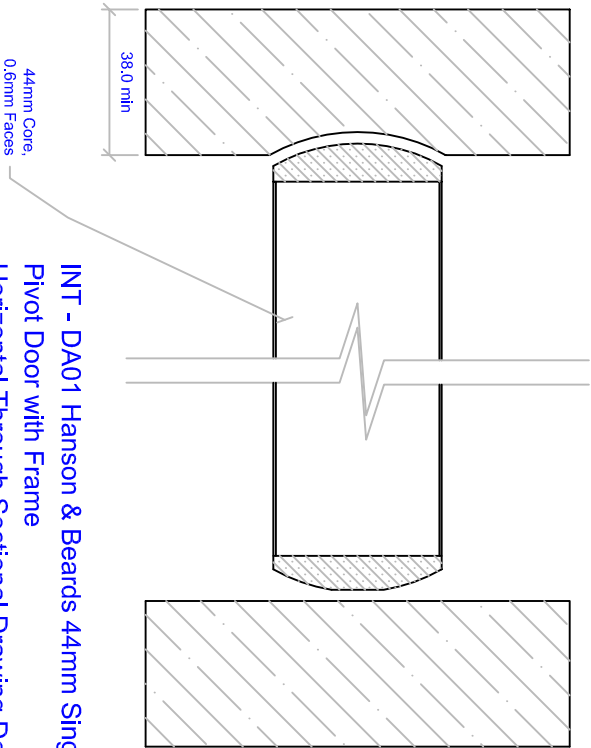

**NOTE** Dim X :- Variable Customer Specified Dimension

Dim X

**NOTE** Dim X :- Variable Customer Specified Dimension

**INT - DA01 Hanson & Beards 44mm Double Action Pivot Door with Frame Vertical Through Sectional Drawing Detail**

**INT - DA01 Hanson & Beards 44mm Double Action Pivot Door with Frame Horizontal Through Sectional Drawing Detail**

**INT - DA01 Hanson & Beards 44mm Single Action Pivot Door with Frame Horizontal Through Sectional Drawing Detail**

Tel : 01422 306830  
Fax : 01422 306831

www.hansonandbeards.co.uk  
info@hansonandbeards.co.uk

Title/Description  
Through Sectional Detail - 44mm Pivot Door with Frame

All dimensions in millimetres  
unless otherwise stated